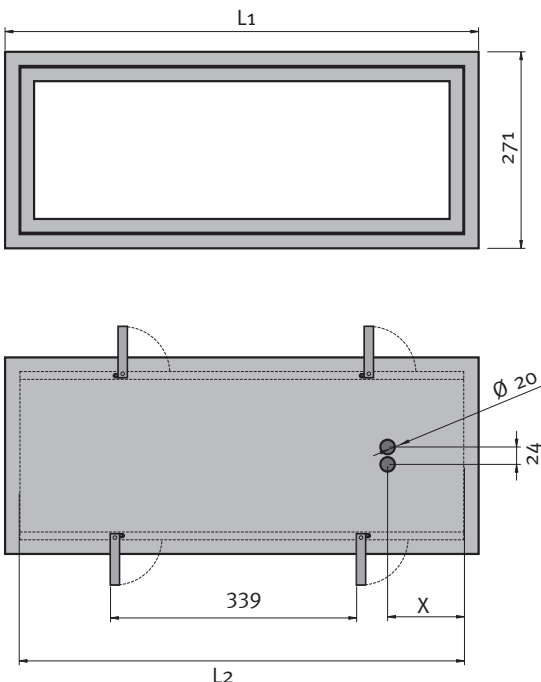

[mm]

Type	L1 mm	L2 mm	x mm
DE29 / 2x18W	653	614	106
DE29 / 2x36W	1246	1224	95