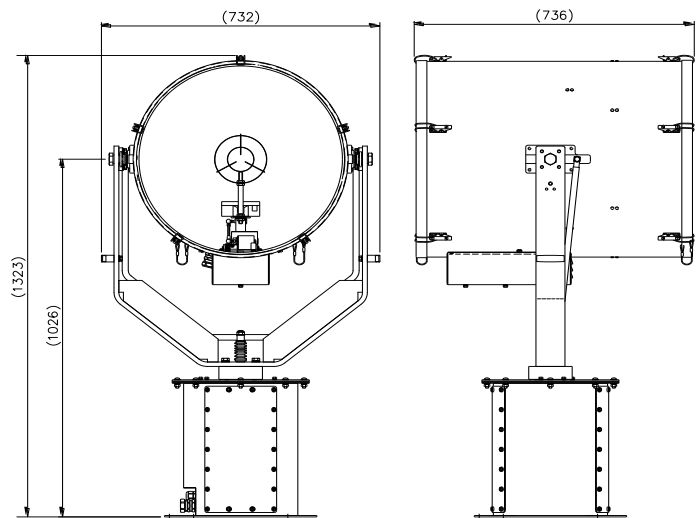

SPECIFICATION

- Instant re-strike. No "cooling" down time required.
- Toughened front glass.
- Parabolic glass reflector
- Constructed from marine grade materials and fixings
- Powder coated and stove enamel paint finish.
- Remote pan rotation 385° with tilt /elevation control $\pm 40^\circ$.
- Variable speed LED joystick, with auto home position and RS485 connectivity.
- Variable Rotation Speed 1 to 20°/sec (Pan)
- Variable Elevation Speed 1 to 10°/sec (Tilt).
- Heater fitted in gearbox & optional in barrel
- Operational temp -50°
- Remote lamp focus, 3° spot to 10° flood.
- High quality control gear 50/60 Hz 1ph
- Sealing - IP66 Gearbox, IP56 Searchlight, PSU IP32
- Searchlight weight 68 kgs, Control gear weight 30kgs .

ALL DIMENSIONS IN MILLIMETRES

Base fixing details:

4 holes 12.5 $\varnothing$ equi-spaced on a 350mm PCD
Joystick panel 120 x 120mm (106 x 106mm cutout)

Control Gear : 355 x 401 x 170mm

Part Numbers

Type	Supply	Watts	Part No	Lamp No
FH560RC	230v	2500w	A7042	D20194
FH560RC	115v	2500w	A7041	D20194

VAC	Lamp life	Range @ 1 Lux	PBCP X 1000	Div	Watts
115/230v	600 hrs	11,870m	141,000	3°	2500w

Francis Searchlights Limited
Union Road, Bolton, BL2 2HJ, UK
Tel 44 (0) 1204 558960 Fax 44 (0) 1204 558979
Email sales@francis.co.uk Web site www.francis.co.uk

For more information contact: