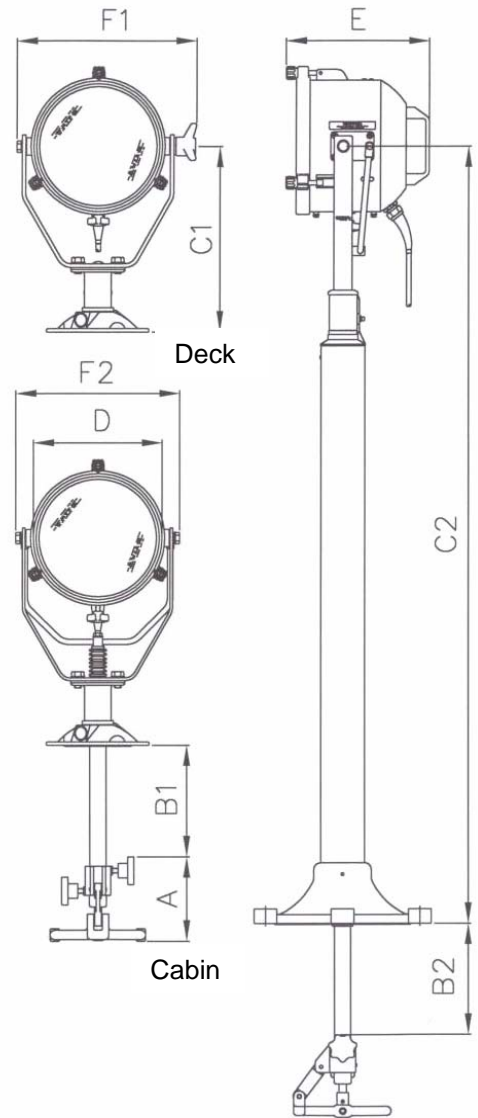

All dimensions in Millimetres

Base fixings

3 holes Ø11 on a 154 PCD (Deck and cabin)
4 holes Ø12.5 on a 270 PCD (Deck pedestal and Cabin pedestal).
Cabin & Cabin Pedestal, central hole Ø40

Dimensions

A	B1	B2	C1	C2	D	E	F1	F2
150	185	180	323	1355	230	251	316	288

Weights

Deck	Cabin	Deck Pedestal	Cabin Pedestal
9.80 Kg	12.10 Kg	14.90 Kg	17.10 Kg

For more information contact: