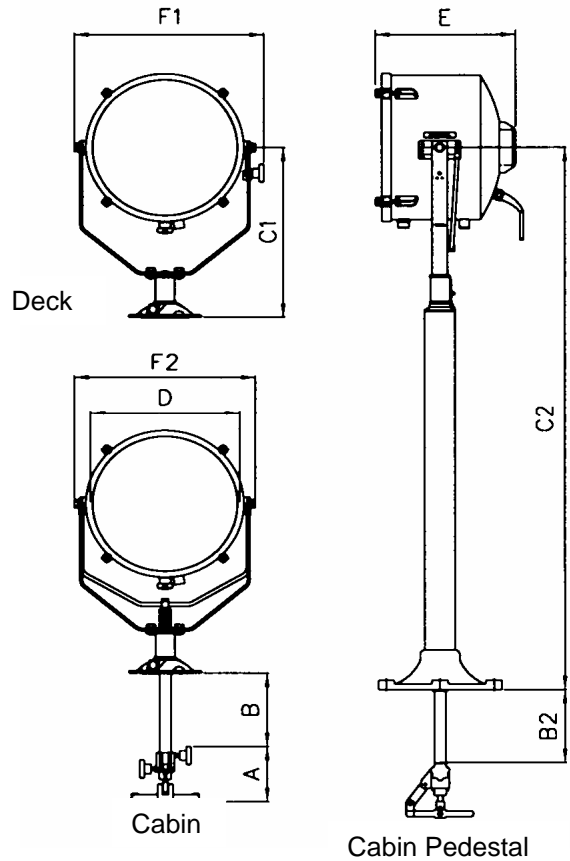

All dimensions in Millimetres

Base fixings

Deck & Cabin. 3 holes Ø11.0 on a 154 PCD
Deck Ped. & Cabin Ped 4 holes Ø12.5 on a 270 PCD
Cabin & Cabin Ped. Central hole Ø40

Dimensions

A	B1	B2	C1	C2	D	E	F1	F2
150	185	180	450	1442	380	351	470	450

Weights

Deck	Cabin	Deck Pedestal	Cabin Pedestal
18.2 Kg	20.5 Kg	22.1 Kg	24.4 Kg

For more information contact: