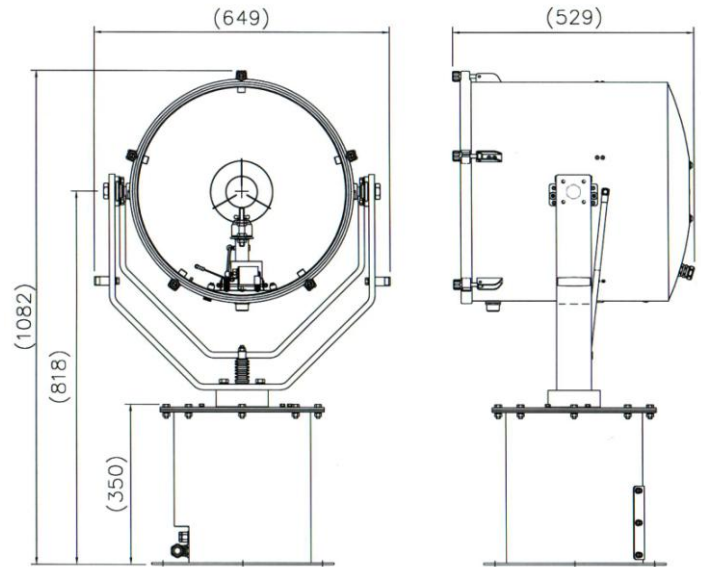

The FR480RC Range is a high quality large sized range remote control searchlight.

SPECIFICATION

- Tungsten Halogen light source
- Toughened front glass.
- Parabolic form polished glass reflector
- Constructed from marine grade materials and fixings
- Powder coated and stove enamel paint finish.
- Spill rings to prevent unwanted glare and stray light
- Remote pan rotation 385° with tilt /elevation control ±40°.
- Variable speed LED joystick, with auto home position and RS485 connectivity.
- Variable Rotation Speed 1 to 20°/sec (Pan)
- Variable Elevation Speed 1 to 10°/sec (Tilt).
- Heater fitted in gearbox & optional in the barrel
- Remote lamp focus fitted as standard.
- Operational temperature -50°C
- Sealing - IP66 Gearbox, IP56 Searchlight
- Searchlight weight 56.5 kgs.

ALL DIMENSIONS IN MILLIMETRES

Base fixing details:

4 holes 12.5 Ø equi-spaced on a 350mm PCD
Joystick panel 120 x 120mm (106 x 106mm cutout)

Part Numbers

Type	Supply	Watts	Part No	Lamp No
FR480RC	115/230v	1000w	A7030	See below
FR480RC	115/230v	2000w	A7031	See below

Volts	Lamp Life	Range @ 1 Lux	PBCP X 1000	Div	Watts	Lamp Part No
115v	750 hrs	1440m	2073	4.5°	1000w	D1809
230v	750hrs	1441m	2078	4.5°	1000w	D6715
115v	400 hrs	1533m	2351	6.5°	2000w	D20390
230v	400 hrs	1643m	2701	6.5°	2000w	D20236