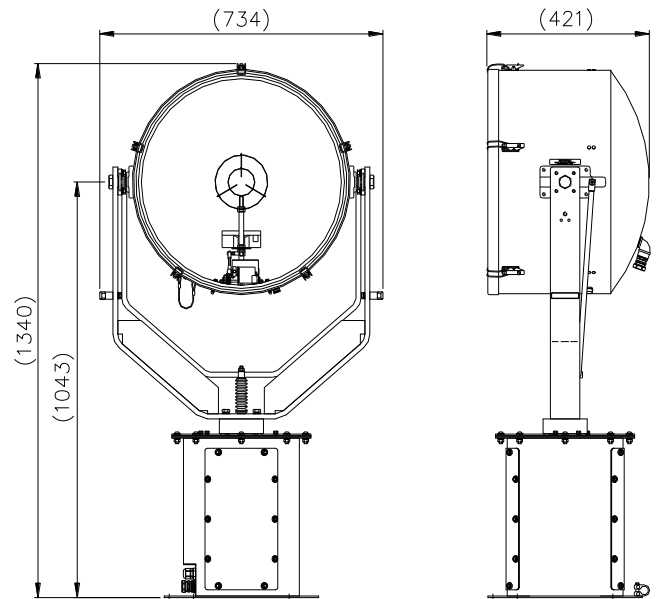

The L560RC Range is a high quality large sized range remote control searchlight.

SPECIFICATION

- Tungsten Halogen light source
- Toughened front glass.
- Parabolic formed aluminium reflector
- Constructed from aluminium & marine grade materials
- Powder coated and stove enamel paint finish.
- Spill rings to prevent unwanted glare and stray light
- Remote pan rotation 385° with tilt /elevation control $\pm 40^\circ$.
- Variable speed LED joystick, with auto home position and RS485 connectivity.
- Variable Rotation Speed 1 to 20°/sec (Pan)
- Variable Elevation Speed 1 to 10°/sec (Tilt).
- Heater fitted in gearbox & optional in the barrel
- Remote lamp focus available as an option.
- Operational temperature -50°C
- Sealing - IP66 Gearbox, IP66 Searchlight
- Searchlight weight 44 kgs.

ALL DIMENSIONS IN MILLIMETRES

Base fixing details:

4 holes 12.5 \varnothing equi-spaced on a 350mm PCD

Joystick panel 120 x 120mm (106 x 106mm cutout)

Part Numbers

Type	Supply	Watts	Part No	Lamp No
L560RC	115/230v	2000-3000w	A7020	See below

Volts	Lamp Life	Range @ 1 Lux	PBCP X 1000	Div	Watts	Lamp Part No
115v	400 hrs	2030m	3900	4.8°	2000w	D1823
230v	400hrs	2030m	3900	4.8°	2000w	D4604
115v	400 hrs	2450m	4850	6.3°	3000w	D9843
230v	400 hrs	2450m	4850	6.3°	3000w	D22559